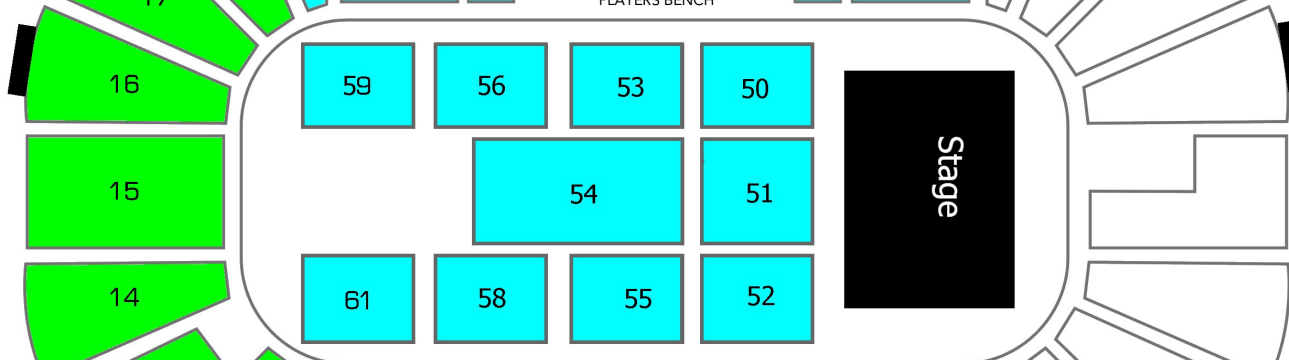

BRUNSWICK STREET

P1

P2

P3

TICKET ATLANTIC BOX OFFICE

CARMICHAEL STREET

DUKE STREET

E

E

E

Elevator Access from Box Office Entrance

E

E

E

map is an approximation  
scaling is not accurate  
subject to change