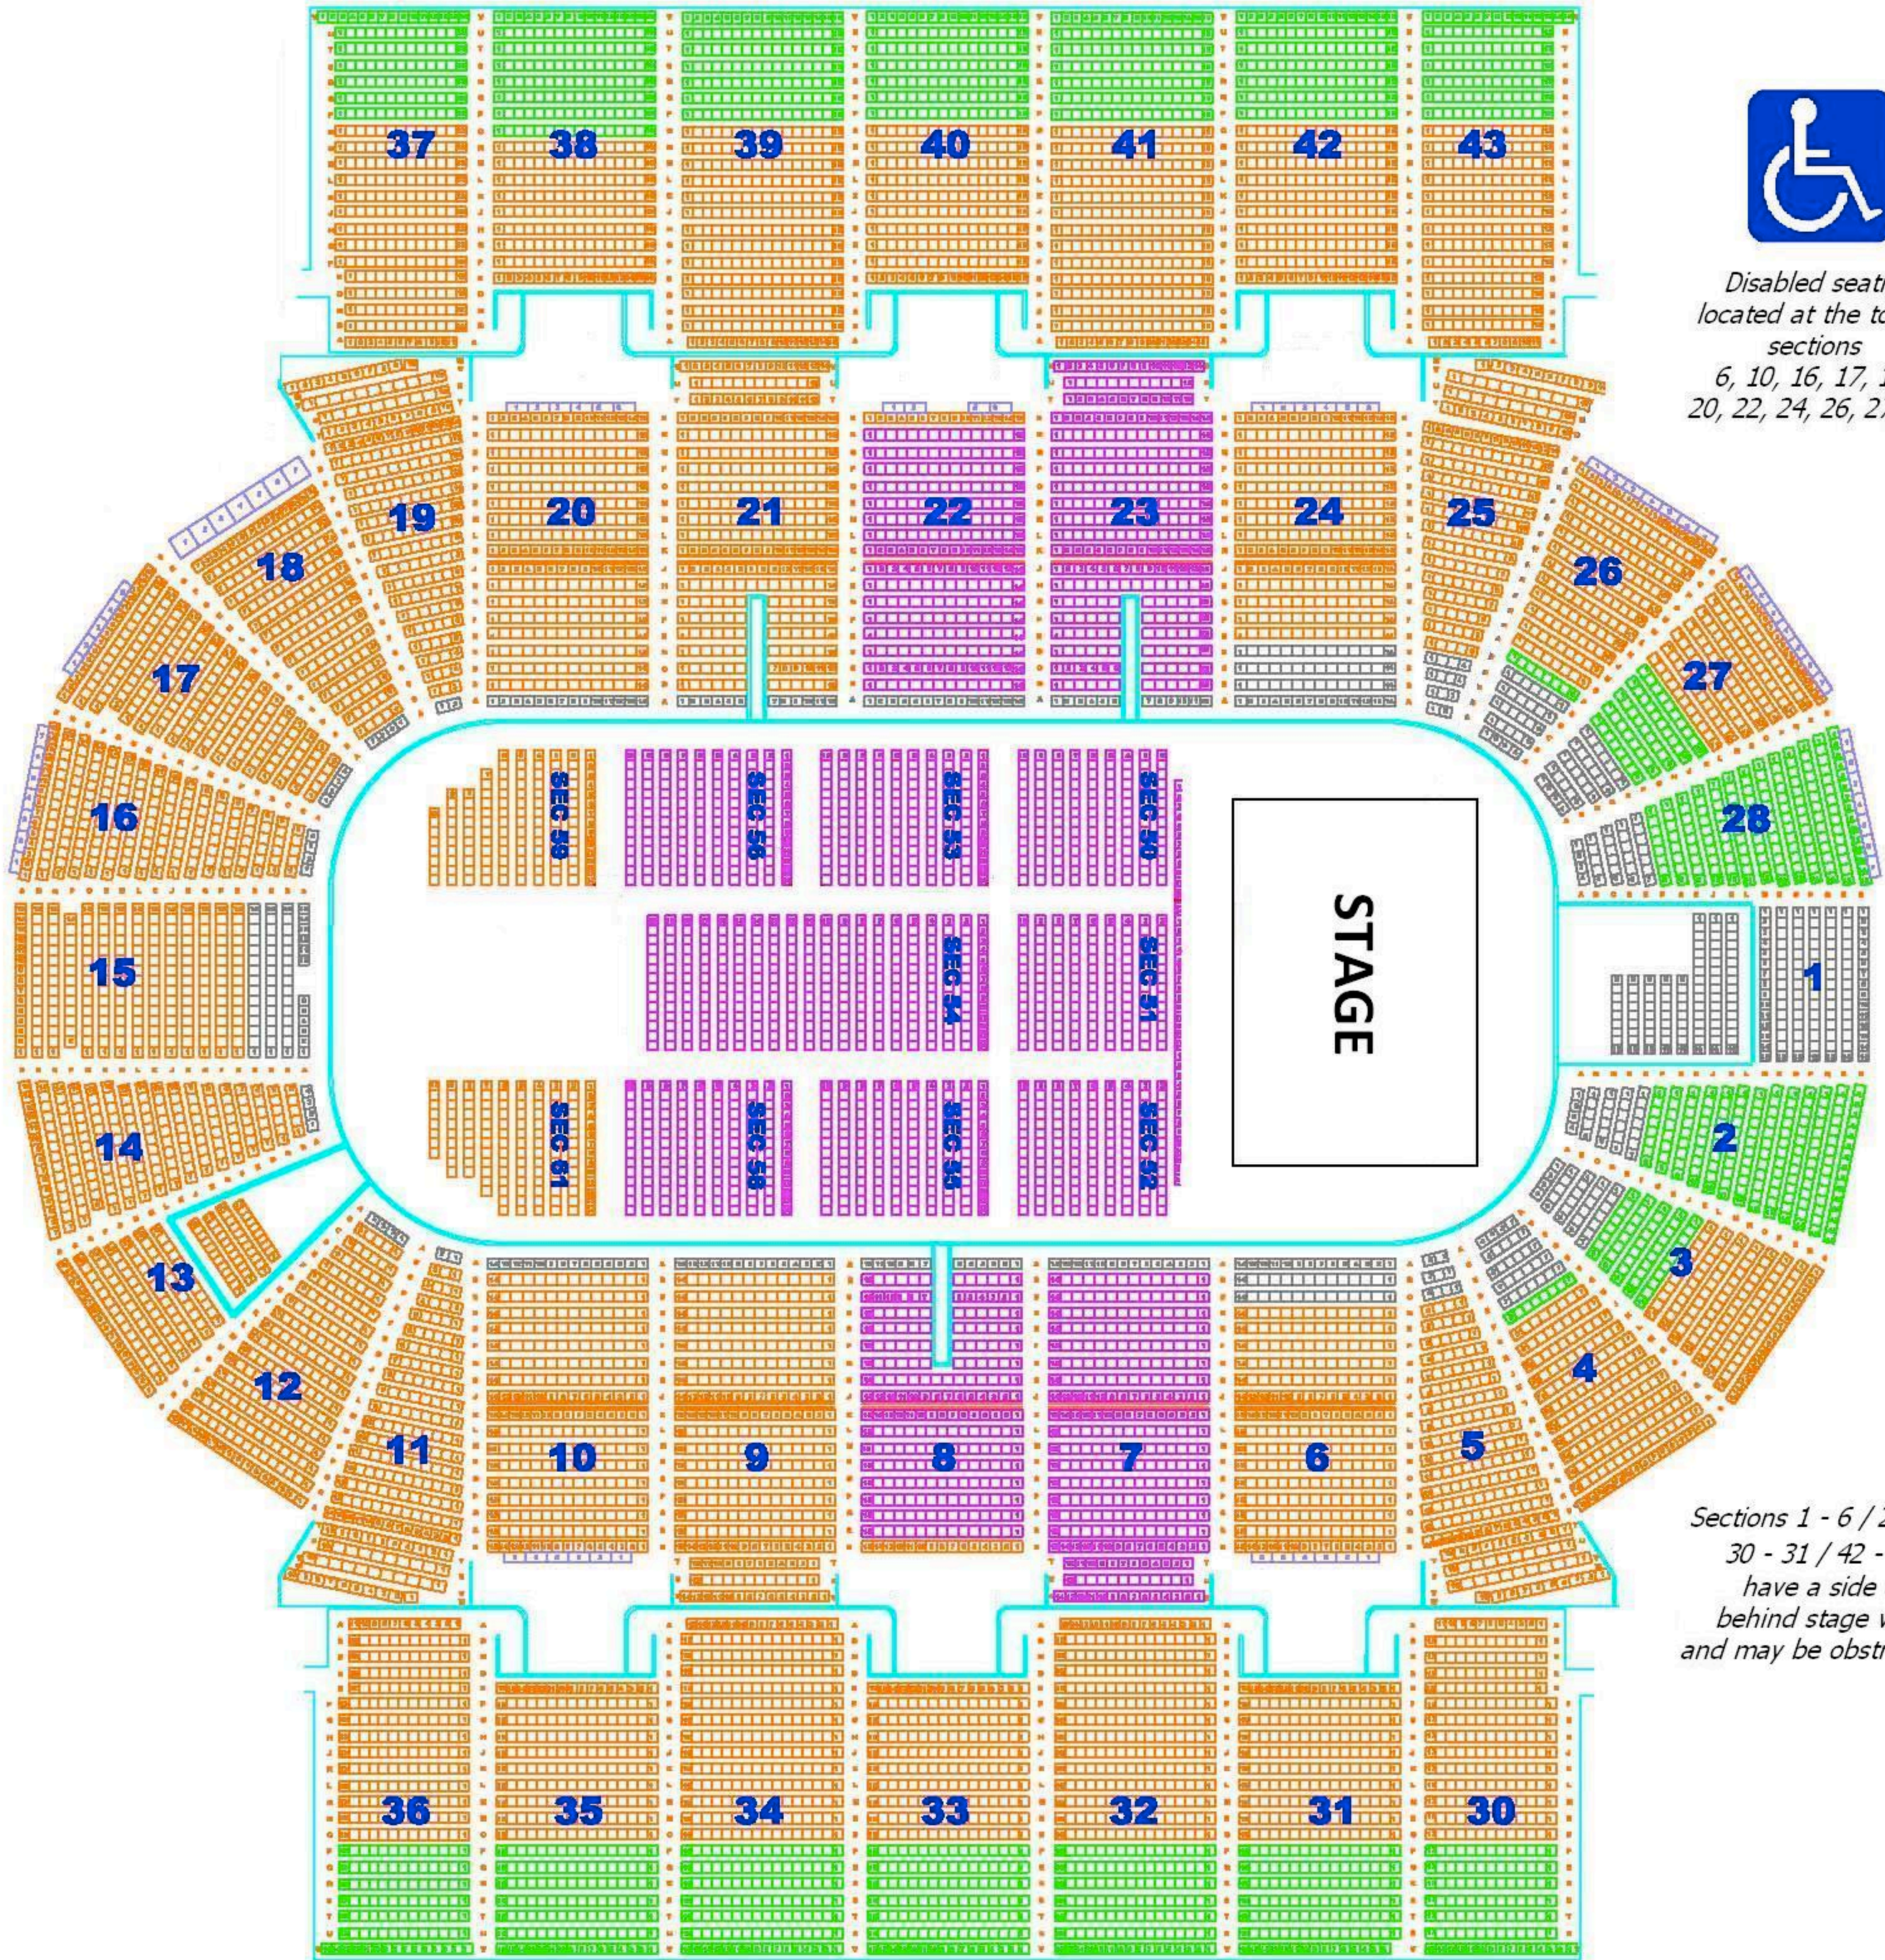

# TOM PETTY & THE HEARTBREAKERS

\$206.50
  \$183.50
  \$103

PRICES INCLUDE TAX AND SERVICE CHARGE

  
 Disabled seating  
 located at the top of  
 sections  
 6, 10, 16, 17, 18,  
 20, 22, 24, 26, 27, 28

Sections 1 - 6 / 24 - 28  
 30 - 31 / 42 - 43  
 have a side or  
 behind stage view  
 and may be obstructed

map is an approximation  
 scaling not accurate  
 subject to change